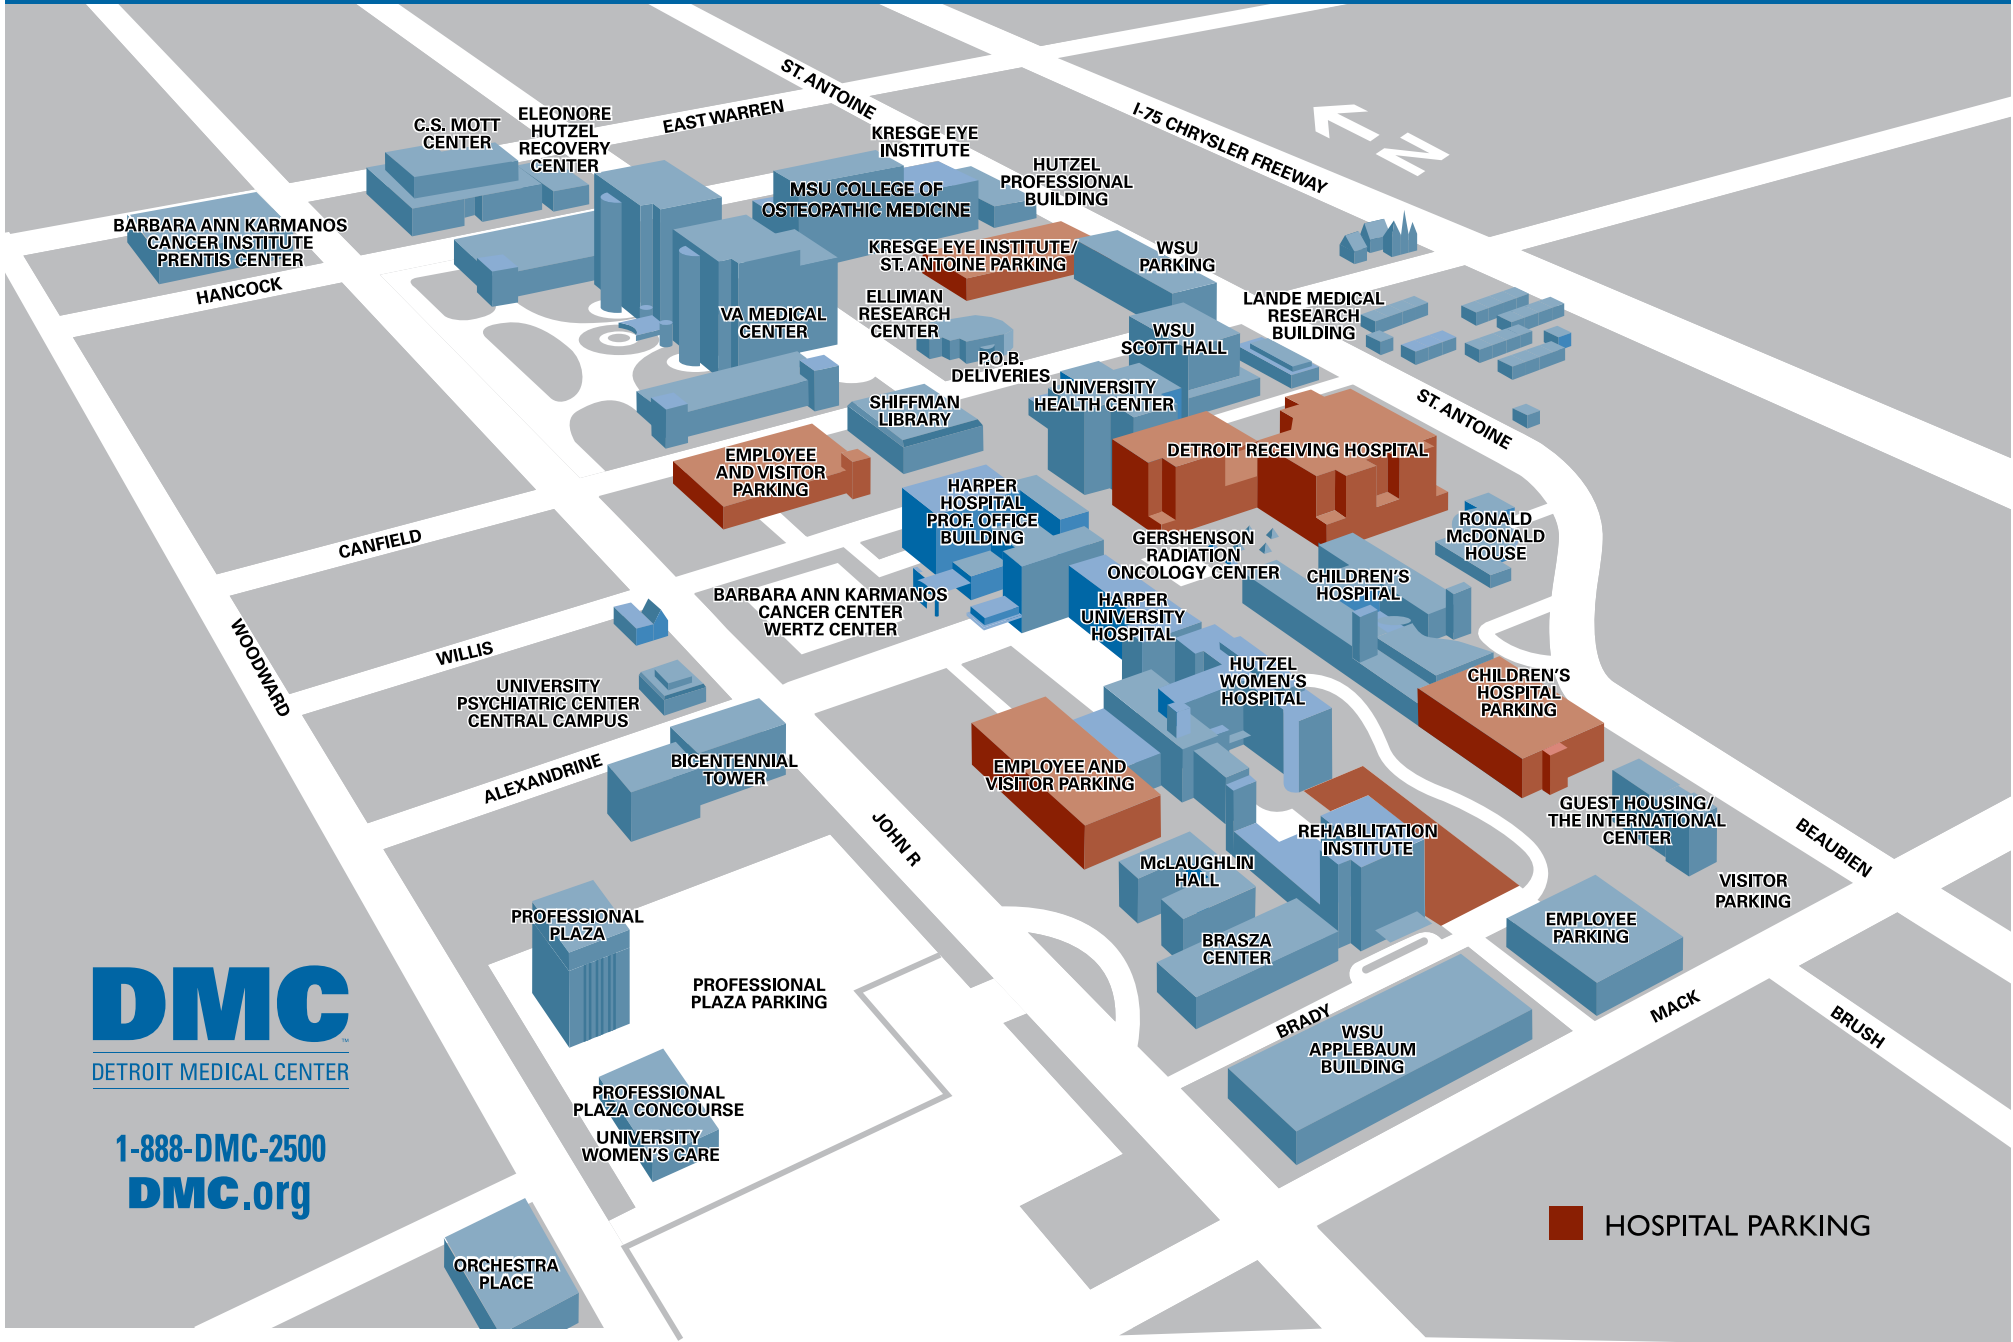

THE DETROIT MEDICAL CENTER Central Region Campus

DMC
DETROIT MEDICAL CENTER

1-888-DMC-2500
DMC.org